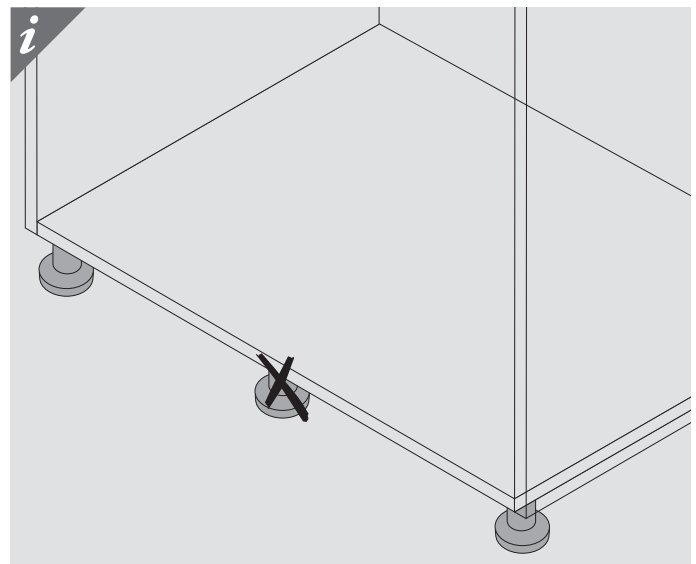

TIP-ON BLUMOTION MERIVOBX

i LW 243 – 296 mm

i LW ≥ 297 mm

Julius Blum GmbH
Furniture Fittings Mfg.
6973 Höchst, Austria
Tel.: +43 5578 705-0
Fax: +43 5578 705-44
E-mail: info@blum.com
www.blum.com

Our sites in Austria, Poland and China are certified to the international standards mentioned below.
Our site in the USA is certified to ISO 9001.
Our site in Brazil is certified to ISO 9001 and ISO 14001.