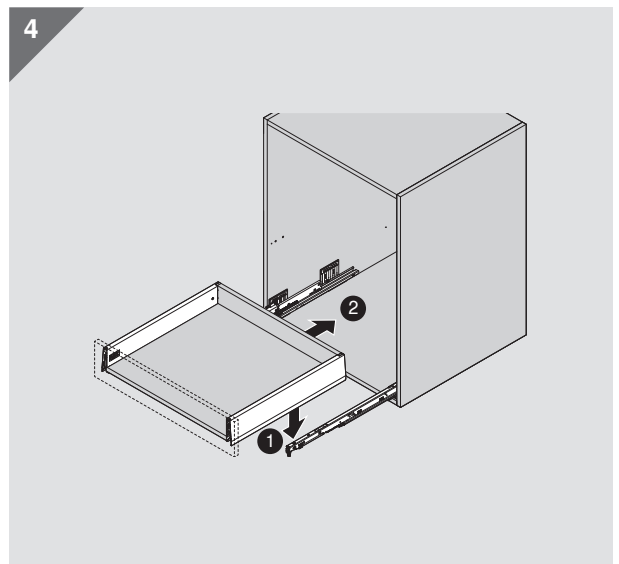

TIP-ON BLUMOTION MERIVOBX

i LW 243 – 296 mm

i LW ≥ 297 mm

Julius Blum GmbH
Furniture Fittings Mfg.
6973 Höchst, Austria
Tel.: +43 5578 705-0
Fax: +43 5578 705-44
E-mail: info@blum.com
www.blum.com

Our sites in Austria, Poland and China are certified to the international standards mentioned below.
Our site in the USA is certified to ISO 9001.
Our site in Brazil is certified to ISO 9001 and ISO 14001.