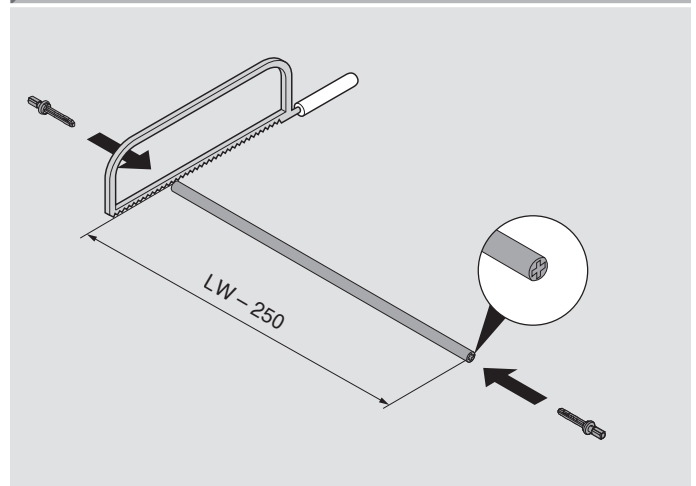

TIP-ON BLUMOTION MERIVOBX

i LW 243 – 296 mm

i LW ≥ 297 mm

Julius Blum GmbH
Furniture Fittings Mfg.
6973 Höchst, Austria
Tel.: +43 5578 705-0
Fax: +43 5578 705-44
E-mail: info@blum.com
www.blum.com

Our sites in Austria, Poland and China are certified to the international standards mentioned below.
Our site in the USA is certified to ISO 9001.
Our site in Brazil is certified to ISO 9001 and ISO 14001.