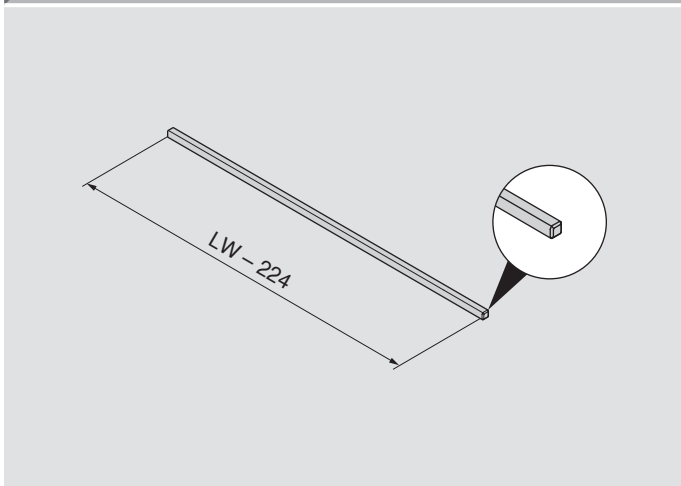

TIP-ON BLUMOTION MERIVOBX

i LW 243 – 296 mm

i LW ≥ 297 mm

Julius Blum GmbH
Furniture Fittings Mfg.
6973 Höchst, Austria
Tel.: +43 5578 705-0
Fax: +43 5578 705-44
E-mail: info@blum.com
www.blum.com

Our sites in Austria, Poland and China are certified to the international standards mentioned below.
Our site in the USA is certified to ISO 9001.
Our site in Brazil is certified to ISO 9001 and ISO 14001.