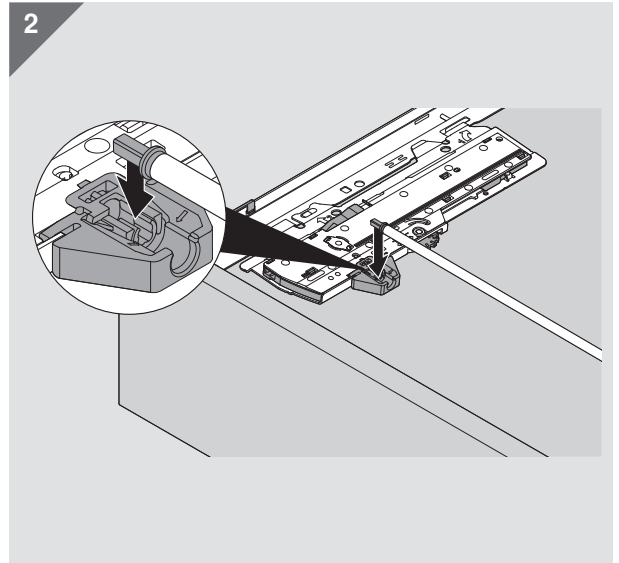

TIP-ON BLUMOTION MERIVOBX

i LW 243 – 296 mm

i LW ≥ 297 mm

Julius Blum GmbH
Furniture Fittings Mfg.
6973 Höchst, Austria
Tel.: +43 5578 705-0
Fax: +43 5578 705-44
E-mail: info@blum.com
www.blum.com

Our sites in Austria, Poland and China are certified to the international standards mentioned below.
Our site in the USA is certified to ISO 9001.
Our site in Brazil is certified to ISO 9001 and ISO 14001.