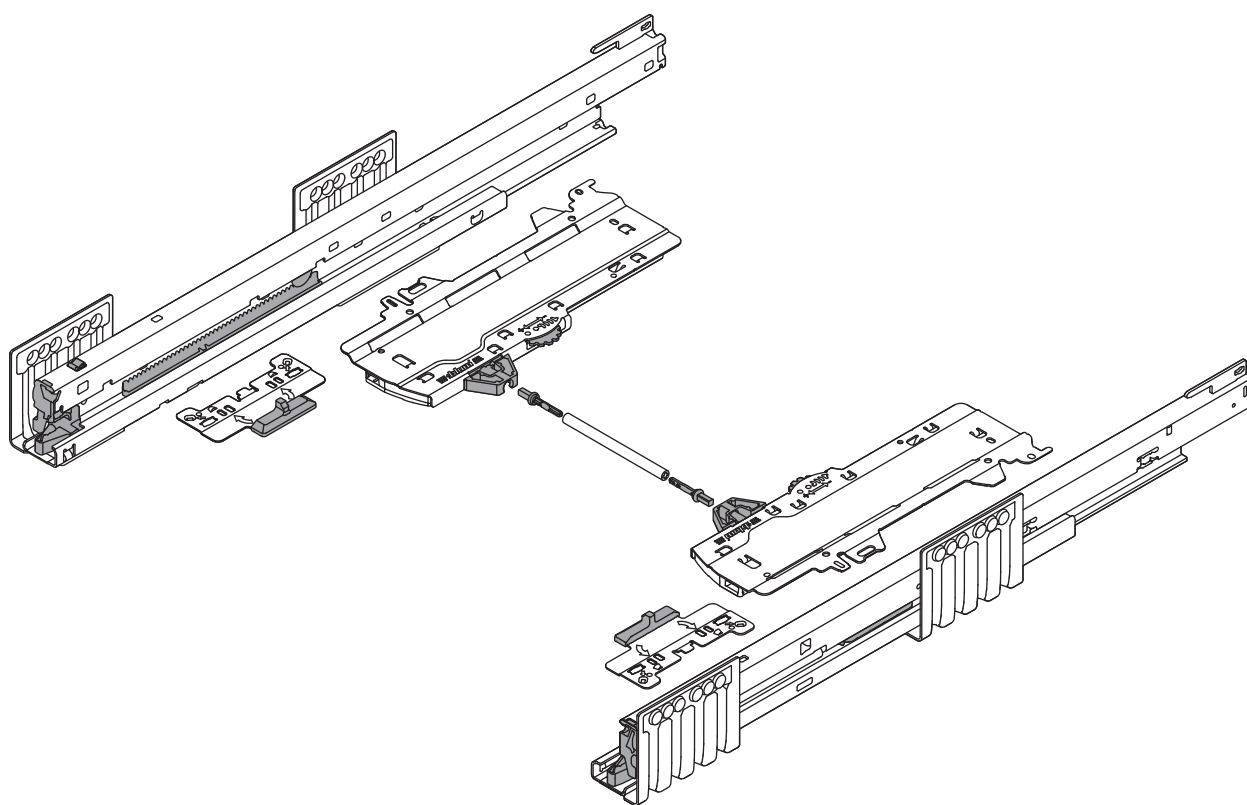

TIP-ON BLUMOTION MERIVOBX

i LW 243 – 296 mm

i LW ≥ 297 mm

Julius Blum GmbH
Furniture Fittings Mfg.
6973 Höchst, Austria
Tel.: +43 5578 705-0
Fax: +43 5578 705-44
E-mail: info@blum.com
www.blum.com

Our sites in Austria, Poland and China are certified to the international standards mentioned below.
Our site in the USA is certified to ISO 9001.
Our site in Brazil is certified to ISO 9001 and ISO 14001.