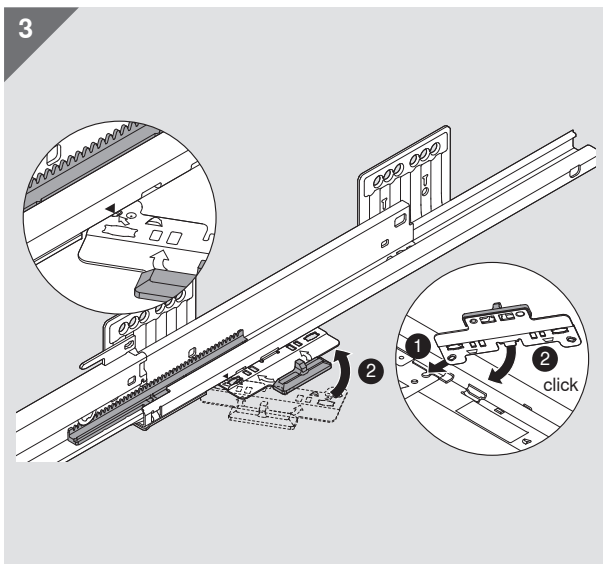

TIP-ON BLUMOTION MERIVOBX

i LW 243 – 296 mm

i LW ≥ 297 mm

Julius Blum GmbH
Furniture Fittings Mfg.
6973 Höchst, Austria
Tel.: +43 5578 705-0
Fax: +43 5578 705-44
E-mail: info@blum.com
www.blum.com

Our sites in Austria, Poland and China are certified to the international standards mentioned below.
Our site in the USA is certified to ISO 9001.
Our site in Brazil is certified to ISO 9001 and ISO 14001.