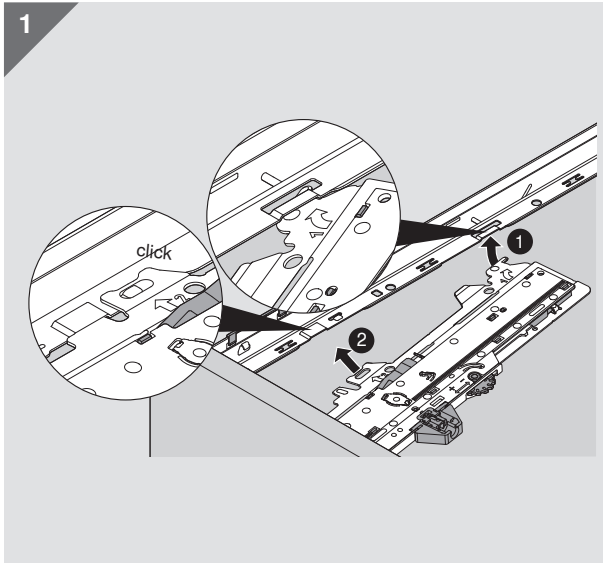

TIP-ON BLUMOTION MERIVOBX

i LW 243 – 296 mm

i LW ≥ 297 mm

Julius Blum GmbH
Furniture Fittings Mfg.
6973 Höchst, Austria
Tel.: +43 5578 705-0
Fax: +43 5578 705-44
E-mail: info@blum.com
www.blum.com

Our sites in Austria, Poland and China are certified to the international standards mentioned below.
Our site in the USA is certified to ISO 9001.
Our site in Brazil is certified to ISO 9001 and ISO 14001.