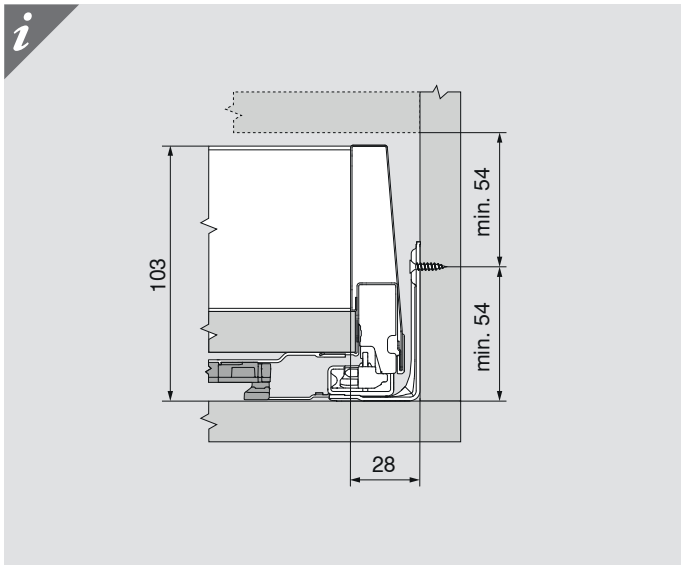

TIP-ON BLUMOTION MERIVOBX

i LW 243 – 296 mm

i LW ≥ 297 mm

Julius Blum GmbH
Furniture Fittings Mfg.
6973 Höchst, Austria
Tel.: +43 5578 705-0
Fax: +43 5578 705-44
E-mail: info@blum.com
www.blum.com

Our sites in Austria, Poland and China are certified to the international standards mentioned below.
Our site in the USA is certified to ISO 9001.
Our site in Brazil is certified to ISO 9001 and ISO 14001.