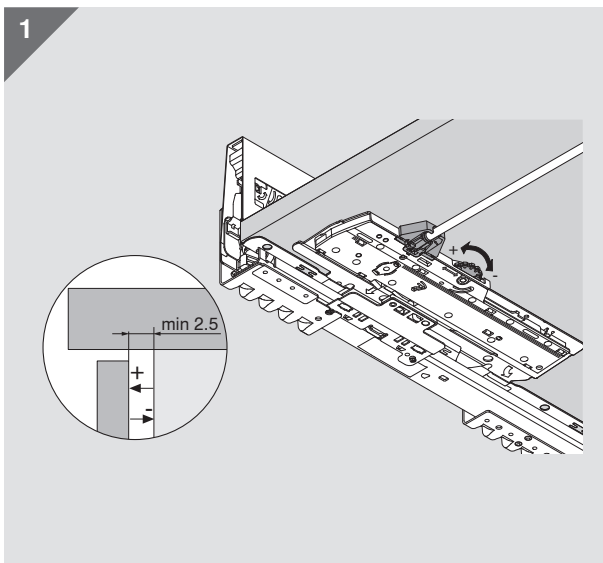

TIP-ON BLUMOTION MERIVOBX

i LW 243 – 296 mm

i LW ≥ 297 mm

Julius Blum GmbH
Furniture Fittings Mfg.
6973 Höchst, Austria
Tel.: +43 5578 705-0
Fax: +43 5578 705-44
E-mail: info@blum.com
www.blum.com

Our sites in Austria, Poland and China are certified to the international standards mentioned below.
Our site in the USA is certified to ISO 9001.
Our site in Brazil is certified to ISO 9001 and ISO 14001.