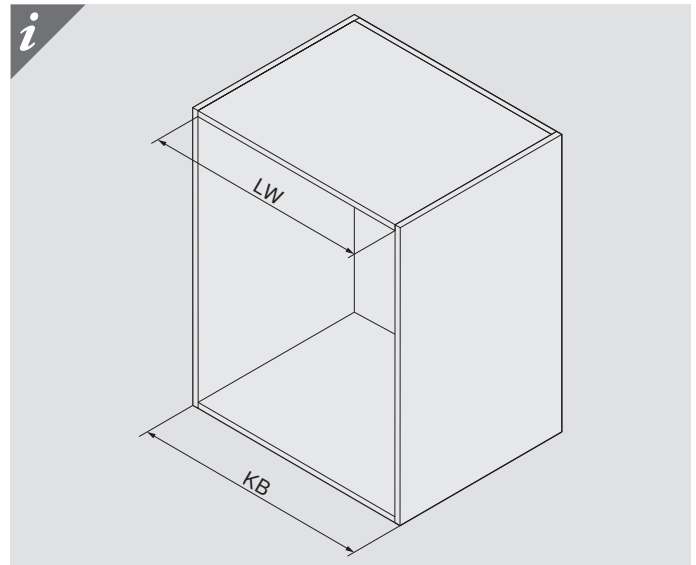

TIP-ON BLUMOTION MERIVOBX

i LW 243 – 296 mm

i LW ≥ 297 mm

Julius Blum GmbH
Furniture Fittings Mfg.
6973 Höchst, Austria
Tel.: +43 5578 705-0
Fax: +43 5578 705-44
E-mail: info@blum.com
www.blum.com

Our sites in Austria, Poland and China are certified to the international standards mentioned below.
Our site in the USA is certified to ISO 9001.
Our site in Brazil is certified to ISO 9001 and ISO 14001.