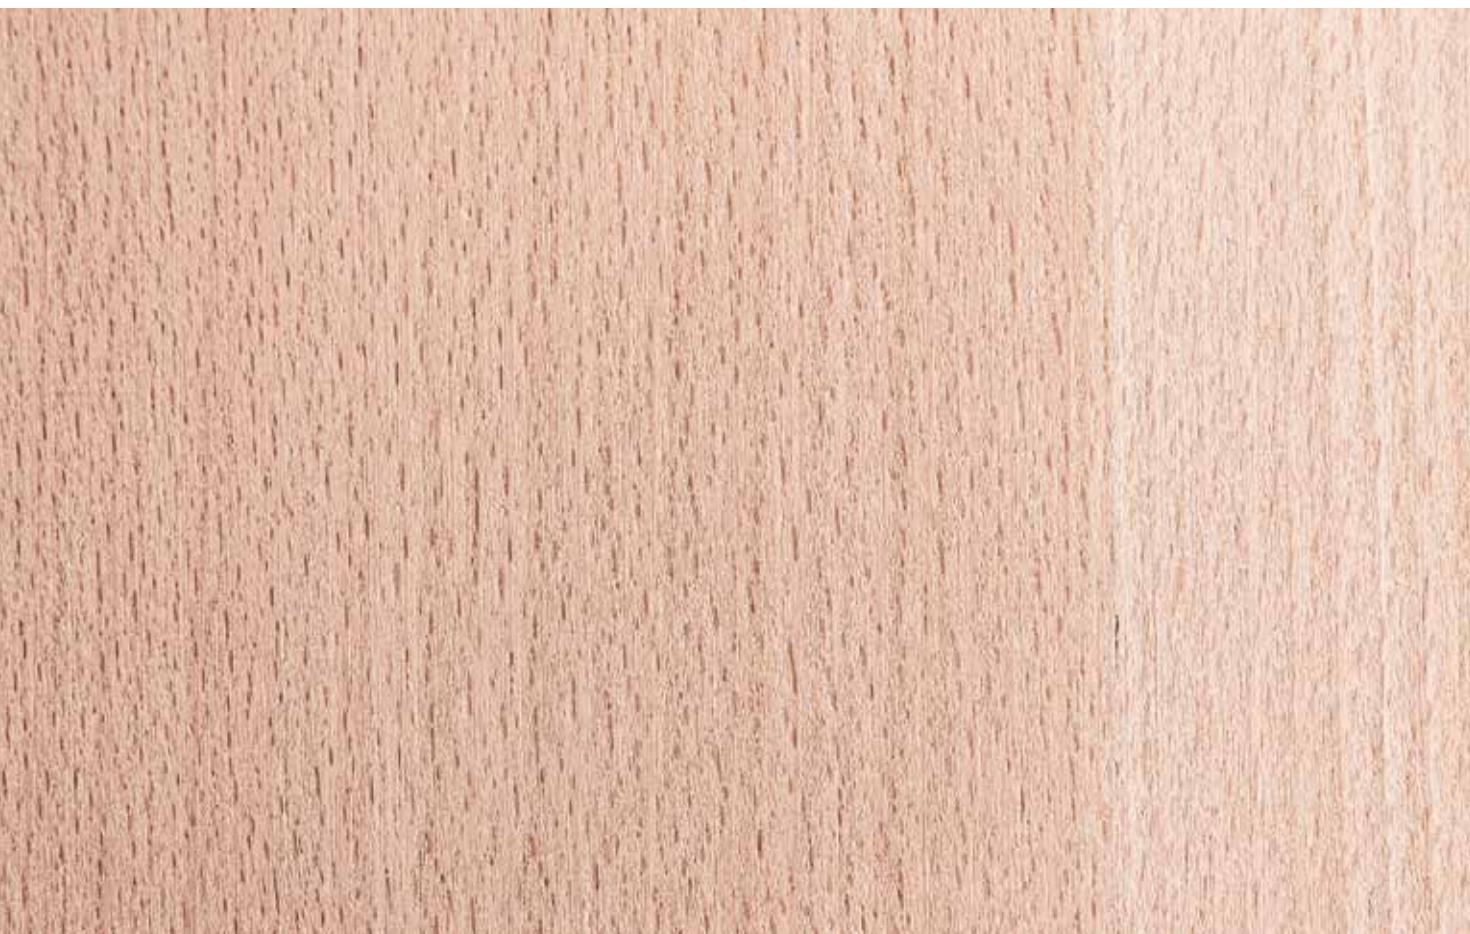

Artiklové číslo:	03883/0026
Dřevina:	Buk, lehce pařený
Použití:	přední plochy, korpusy, ostatní plochy
Nosič:	laťovka
Rozměr:	19 × 2 500 × 1 250 mm, ostatní tloušťky na objednávku
Tloušťka dýhy:	0,6 mm, ostatní tloušťky na objednávku
Povrch:	oboustranně broušený
Typ sesazení:	do figury
Textura dýhy:	od radiální po fládrou v rámci dodávky

Třídění a vzhled: Třídění poskytuje dostatek možností pro použití jak na přední plochy tak i na korpusy. Pro dosažení vyváženosti struktury a barvy je na jednotlivých deskách použit vždy ucelený svazek dýh. Tento materiál je vhodný pro všechny typy klasického dýhovaného nábytku.

Textury v dodávce:

Rozsah textur slouží pouze k přibližné orientaci. Barvy nemusí díky použité tiskové technologii odpovídat skutečnosti v plném rozsahu.